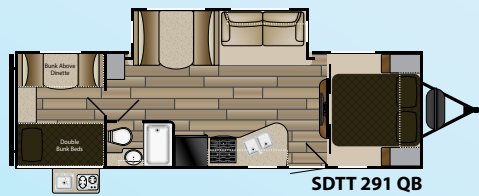

SDTT 262 RB

SDTT 273 RL

SDTT 278 BH

SDTT 283 RB

SDTT 291 QB

SDTT 292 BH

SDTT 312 BH

MODEL	LENGTH	HEIGHT	DRY	GVWR	HITCH	TANKS
SDTT 189 MB	22' 0"	10' 11"	4,480	6,160	560	44 ^F 30 ^C 30 ^B
SDTT 191 WB	22' 0"	10' 11"	4,340	6,160	560	44 ^F 30 ^C 30 ^B
SDTT 201 RD	24' 3"	11' 2"	4,800	7,480	480	44 ^F 30 ^C 30 ^B
SDTT 221 RB	25' 10"	10' 10"	4,390	7,365	365	44 ^F 38 ^C 38 ^B
SDTT 241 BH	27' 7"	10' 11"	5,280	7,560	560	44 ^F 38 ^C 38 ^B
SDTT 261 RK	28' 6"	10' 11"	5,420	7,420	380	44 ^F 76 ^C 38 ^B
SDTT 262 RB	30' 10"	10' 11"	5,920	7,780	780	44 ^F 60 ^C 30 ^B
SDTT 273 RL	31' 6"	10' 11"	5,920	7,660	660	44 ^F 30 ^C 30 ^B
SDTT 278 BH	32' 10"	10' 11"	6,640	9,460	660	44 ^F 30 & 57 ^C 30 ^B
SDTT 283 RB	34' 9"	11' 2"	6,920	9,620	820	44 ^F 30 & 57 ^C 30 ^B
SDTT 291 QB	31' 11"	10' 11"	5,930	7,710	710	44 ^F 30 ^C 30 ^B
SDTT 292 BH	31' 11"	10' 11"	6,245	7,675	675	44 ^F 30 ^C 30 ^B
SDTT 312 BH	35' 5"	11' 2"	6,844	8,590	790	44 ^F 30 ^C 30 ^B