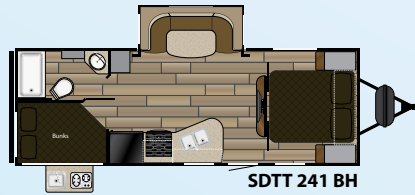

Model 262 RB

TRAVEL TRAILERS

SDTT 189 MB

SDTT 191 WB

SDTT 201 RD

SDTT 221 RB

SDTT 241 BH

SDTT 261 RK

SDTT 262 RB

SDTT 273 RL

SDTT 278 BH

SDTT 283 RB

SDTT 291 QB

SDTT 292 BH

SDTT 312 BH

MODEL	LENGTH	HEIGHT	DRY	GVWR	HITCH	TANKS
SDTT 189 MB	22' 0"	10' 11"	4,480	6,160	560	44 ^F 30 ^C 30 ^B
SDTT 191 WB	22' 0"	10' 11"	4,340	6,160	560	44 ^F 30 ^C 30 ^B
SDTT 201 RD	24' 3"	11' 2"	4,800	7,480	480	44 ^F 30 ^C 30 ^B
SDTT 221 RB	25' 10"	10' 10"	4,390	7,365	365	44 ^F 38 ^C 38 ^B
SDTT 241 BH	27' 7"	10' 11"	5,280	7,560	560	44 ^F 38 ^C 38 ^B
SDTT 261 RK	28' 6"	10' 11"	5,420	7,420	380	44 ^F 76 ^C 38 ^B
SDTT 262 RB	30' 10"	10' 11"	5,920	7,780	780	44 ^F 60 ^C 30 ^B
SDTT 273 RL	31' 6"	10' 11"	5,920	7,660	660	44 ^F 30 ^C 30 ^B
SDTT 278 BH	32' 10"	10' 11"	6,640	9,460	660	44 ^F 30 & 57 ^C 30 ^B
SDTT 283 RB	34' 9"	11' 2"	6,920	9,620	820	44 ^F 30 & 57 ^C 30 ^B
SDTT 291 QB	31' 11"	10' 11"	5,930	7,710	710	44 ^F 30 ^C 30 ^B
SDTT 292 BH	31' 11"	10' 11"	6,245	7,675	675	44 ^F 30 ^C 30 ^B
SDTT 312 BH	35' 5"	11' 2"	6,844	8,590	790	44 ^F 30 ^C 30 ^B