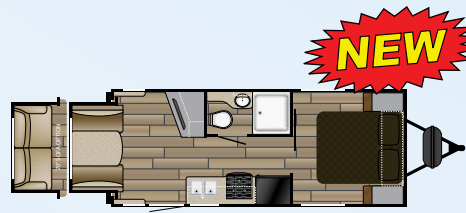

Model 262 RB

TRAVEL TRAILERS

SDTT 189 MB

SDTT 191 WB

SDTT 201 RD

SDTT 221 RB

SDTT 241 BH

SDTT 261 RK

SDTT 262 RB

SDTT 273 RL

SDTT 278 BH

SDTT 283 RB

SDTT 291 QB

SDTT 292 BH

SDTT 312 BH

MODEL	LENGTH	HEIGHT	DRY	GVWR	HITCH	TANKS
SDTT 189 MB	22' 0"	10' 11"	4,480	6,160	560	44 ^F 30 ^C 30 ^B
SDTT 191 WB	22' 0"	10' 11"	4,340	6,160	560	44 ^F 30 ^C 30 ^B
SDTT 201 RD	24' 3"	11' 2"	4,800	7,480	480	44 ^F 30 ^C 30 ^B
SDTT 221 RB	25' 10"	10' 10"	4,390	7,365	365	44 ^F 38 ^C 38 ^B
SDTT 241 BH	27' 7"	10' 11"	5,280	7,560	560	44 ^F 38 ^C 38 ^B
SDTT 261 RK	28' 6"	10' 11"	5,420	7,420	380	44 ^F 76 ^C 38 ^B
SDTT 262 RB	30' 10"	10' 11"	5,920	7,780	780	44 ^F 60 ^C 30 ^B
SDTT 273 RL	31' 6"	10' 11"	5,920	7,660	660	44 ^F 30 ^C 30 ^B
SDTT 278 BH	32' 10"	10' 11"	6,640	9,460	660	44 ^F 30 & 57 ^C 30 ^B
SDTT 283 RB	34' 9"	11' 2"	6,920	9,620	820	44 ^F 30 & 57 ^C 30 ^B
SDTT 291 QB	31' 11"	10' 11"	5,930	7,710	710	44 ^F 30 ^C 30 ^B
SDTT 292 BH	31' 11"	10' 11"	6,245	7,675	675	44 ^F 30 ^C 30 ^B
SDTT 312 BH	35' 5"	11' 2"	6,844	8,590	790	44 ^F 30 ^C 30 ^B