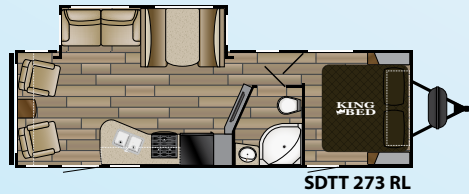

Model 262 RB

TRAVEL TRAILERS

SDTT 189 MB

SDTT 191 WB

SDTT 201 RD

SDTT 221 RB

SDTT 241 BH

SDTT 261 RK

SDTT 262 RB

SDTT 273 RL

SDTT 278 BH

SDTT 283 RB

SDTT 291 QB

SDTT 292 BH

SDTT 312 BH

MODEL	LENGTH	HEIGHT	DRY	GVWR	HITCH	TANKS
SDTT 189 MB	22' 0"	10' 11"	4,480	6,160	560	44 ^F 30 ^C 30 ^B
SDTT 191 WB	22' 0"	10' 11"	4,340	6,160	560	44 ^F 30 ^C 30 ^B
SDTT 201 RD	24' 3"	11' 2"	4,800	7,480	480	44 ^F 30 ^C 30 ^B
SDTT 221 RB	25' 10"	10' 10"	4,390	7,365	365	44 ^F 38 ^C 38 ^B
SDTT 241 BH	27' 7"	10' 11"	5,280	7,560	560	44 ^F 38 ^C 38 ^B
SDTT 261 RK	28' 6"	10' 11"	5,420	7,420	380	44 ^F 76 ^C 38 ^B
SDTT 262 RB	30' 10"	10' 11"	5,920	7,780	780	44 ^F 60 ^C 30 ^B
SDTT 273 RL	31' 6"	10' 11"	5,920	7,660	660	44 ^F 30 ^C 30 ^B
SDTT 278 BH	32' 10"	10' 11"	6,640	9,460	660	44 ^F 30 & 57 ^C 30 ^B
SDTT 283 RB	34' 9"	11' 2"	6,920	9,620	820	44 ^F 30 & 57 ^C 30 ^B
SDTT 291 QB	31' 11"	10' 11"	5,930	7,710	710	44 ^F 30 ^C 30 ^B
SDTT 292 BH	31' 11"	10' 11"	6,245	7,675	675	44 ^F 30 ^C 30 ^B
SDTT 312 BH	35' 5"	11' 2"	6,844	8,590	790	44 ^F 30 ^C 30 ^B