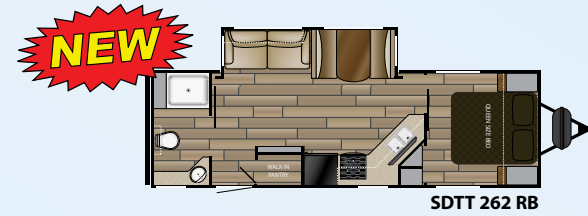

Model 262 RB

TRAVEL TRAILERS

SDTT 189 MB

SDTT 191 WB

SDTT 201 RD

SDTT 221 RB

SDTT 241 BH

SDTT 261 RK

SDTT 262 RB

SDTT 273 RL

SDTT 278 BH

SDTT 283 RB

SDTT 291 QB

SDTT 292 BH

SDTT 312 BH

MODEL	LENGTH	HEIGHT	DRY	GVWR	HITCH	TANKS
SDTT 189 MB	22' 0"	10' 11"	4,480	6,160	560	44 ^F 30 ^C 30 ^B
SDTT 191 WB	22' 0"	10' 11"	4,340	6,160	560	44 ^F 30 ^C 30 ^B
SDTT 201 RD	24' 3"	11' 2"	4,800	7,480	480	44 ^F 30 ^C 30 ^B
SDTT 221 RB	25' 10"	10' 10"	4,390	7,365	365	44 ^F 38 ^C 38 ^B
SDTT 241 BH	27' 7"	10' 11"	5,280	7,560	560	44 ^F 38 ^C 38 ^B
SDTT 261 RK	28' 6"	10' 11"	5,420	7,420	380	44 ^F 76 ^C 38 ^B
SDTT 262 RB	30' 10"	10' 11"	5,920	7,780	780	44 ^F 60 ^C 30 ^B
SDTT 273 RL	31' 6"	10' 11"	5,920	7,660	660	44 ^F 30 ^C 30 ^B
SDTT 278 BH	32' 10"	10' 11"	6,640	9,460	660	44 ^F 30 & 57 ^C 30 ^B
SDTT 283 RB	34' 9"	11' 2"	6,920	9,620	820	44 ^F 30 & 57 ^C 30 ^B
SDTT 291 QB	31' 11"	10' 11"	5,930	7,710	710	44 ^F 30 ^C 30 ^B
SDTT 292 BH	31' 11"	10' 11"	6,245	7,675	675	44 ^F 30 ^C 30 ^B
SDTT 312 BH	35' 5"	11' 2"	6,844	8,590	790	44 ^F 30 ^C 30 ^B