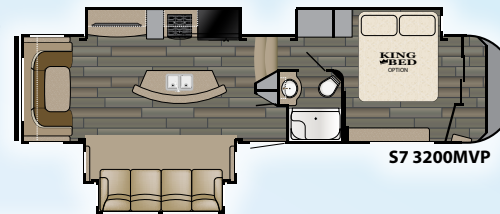

NEW

NEW

NEW

NEW

NEW

LENGTH	HEIGHT	DRY	GVWR	HITCH	TANKS
30' 2"	11' 10"	8,307	9,900	1,655	47 ^F 40 ^G 40 ^B
31' 2"	11' 10"	8,510	9,900	1,560	47 ^F 80 ^G 40 ^B
31' 4"	11' 10"	8,386	9,900	1,685	47 ^F 40 ^G 40 ^B
34' 2"	11' 10"	8,931	9,900	1,840	47 ^F 80 ^G 40 ^B
34' 7"	11' 10"	9,240	10,500	1,940	47 ^F 80 ^G 40 ^B
34' 11"	11' 10"	9,310	11,500	2,040	47 ^F 80 ^G 40 ^B