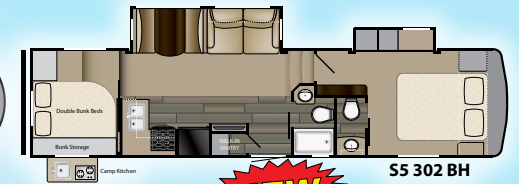

Standards

- Universal Docking Center
- E-Z Lube Hubs
- Dexter Axles
- Mor/Ryde Suspension
- Aluminum Wheels
- Painted Fiberglass Front
- Slam Latch Baggage Door
- 30" Main Entry Door w/
- Triple Entry Step
- Large Assist Entry Handle
- Outside Shower
- Solar Prep
- 15k A/C
- 50 AMP Service
- Stainless Steel Refrigerator
- Stainless Steel Appliances
- Residential Refrigerator
- Pull Out Kitchen Faucet
- 30" OTR Microwave
- LED Interior Lighting
- Flush Mount Range w/
- Tri-Fold Sofa Bed
- Flush Floor Slides
- Spring Loaded Hidden
- Electric Leveling Option
- Black Tank Flush
- Back-up Camera Prep
- Dual Ducted A/C

NEW

NEW

NEW

NEW

NEW

LENGTH	HEIGHT	DRY	GVWR	HITCH	TANKS
30' 2"	11' 10"	8,307	9,900	1,655	47 ^F 40 ^G 40 ^B
31' 2"	11' 10"	8,510	9,900	1,560	47 ^F 80 ^G 40 ^B
31' 4"	11' 10"	8,386	9,900	1,685	47 ^F 40 ^G 40 ^B
34' 2"	11' 10"	8,931	9,900	1,840	47 ^F 80 ^G 40 ^B
34' 7"	11' 10"	9,240	10,500	1,940	47 ^F 80 ^G 40 ^B
34' 11"	11' 10"	9,310	11,500	2,040	47 ^F 80 ^G 40 ^B