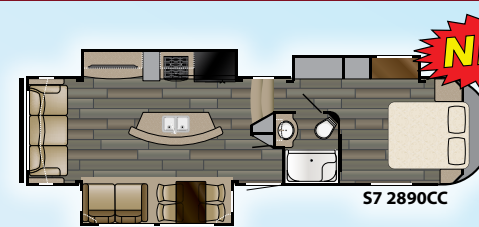

NEW

NEW

NEW

NEW

NEW

LENGTH	HEIGHT	DRY	GVWR	HITCH	TANKS
30' 2"	11' 10"	8,307	9,900	1,655	47 ^F 40 ^G 40 ^B
31' 2"	11' 10"	8,510	9,900	1,560	47 ^F 80 ^G 40 ^B
31' 4"	11' 10"	8,386	9,900	1,685	47 ^F 40 ^G 40 ^B
34' 2"	11' 10"	8,931	9,900	1,840	47 ^F 80 ^G 40 ^B
34' 7"	11' 10"	9,240	10,500	1,940	47 ^F 80 ^G 40 ^B
34' 11"	11' 10"	9,310	11,500	2,040	47 ^F 80 ^G 40 ^B