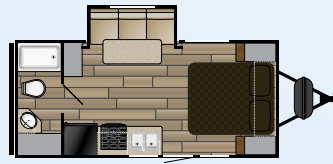

Model 262 RB

TRAVEL TRAILERS

SDTT 189 MB

SDTT 191 WB

SDTT 201 RD

SDTT 221 RB

SDTT 241 BH

SDTT 261 RK

SDTT 262 RB

SDTT 273 RL

SDTT 278 BH

SDTT 283 RB

SDTT 291 QB

SDTT 292 BH

SDTT 312 BH

MODEL	LENGTH	HEIGHT	DRY	GVWR	HITCH	TANKS
SDTT 189 MB	22' 0"	10' 11"	4,480	6,160	560	44 ^F 30 ^C 30 ^B
SDTT 191 WB	22' 0"	10' 11"	4,340	6,160	560	44 ^F 30 ^C 30 ^B
SDTT 201 RD	24' 3"	11' 2"	4,800	7,480	480	44 ^F 30 ^C 30 ^B
SDTT 221 RB	25' 10"	10' 10"	4,390	7,365	365	44 ^F 38 ^C 38 ^B
SDTT 241 BH	27' 7"	10' 11"	5,280	7,560	560	44 ^F 38 ^C 38 ^B
SDTT 261 RK	28' 6"	10' 11"	5,420	7,420	380	44 ^F 76 ^C 38 ^B
SDTT 262 RB	30' 10"	10' 11"	5,920	7,780	780	44 ^F 60 ^C 30 ^B
SDTT 273 RL	31' 6"	10' 11"	5,920	7,660	660	44 ^F 30 ^C 30 ^B
SDTT 278 BH	32' 10"	10' 11"	6,640	9,460	660	44 ^F 30 & 57 ^C 30 ^B
SDTT 283 RB	34' 9"	11' 2"	6,920	9,620	820	44 ^F 30 & 57 ^C 30 ^B
SDTT 291 QB	31' 11"	10' 11"	5,930	7,710	710	44 ^F 30 ^C 30 ^B
SDTT 292 BH	31' 11"	10' 11"	6,245	7,675	675	44 ^F 30 ^C 30 ^B
SDTT 312 BH	35' 5"	11' 2"	6,844	8,590	790	44 ^F 30 ^C 30 ^B