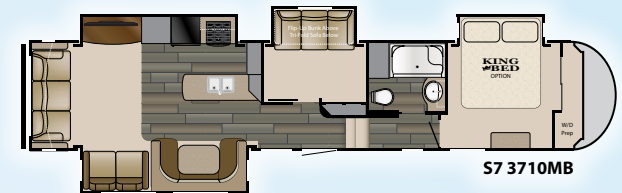

NEW

NEW

NEW

NEW

NEW

LENGTH	HEIGHT	DRY	GVWR	HITCH	TANKS
30' 2"	11' 10"	8,307	9,900	1,655	47 ^F 40 ^G 40 ^B
31' 2"	11' 10"	8,510	9,900	1,560	47 ^F 80 ^G 40 ^B
31' 4"	11' 10"	8,386	9,900	1,685	47 ^F 40 ^G 40 ^B
34' 2"	11' 10"	8,931	9,900	1,840	47 ^F 80 ^G 40 ^B
34' 7"	11' 10"	9,240	10,500	1,940	47 ^F 80 ^G 40 ^B
34' 11"	11' 10"	9,310	11,500	2,040	47 ^F 80 ^G 40 ^B