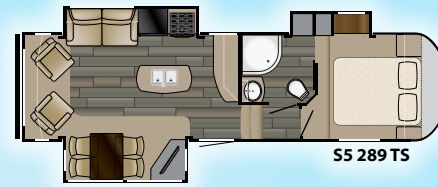

& Options

	S7	S5	TT
Center	✓	✓	✓
	✓	✓	✓
	✓	✓	✓
	✓	N/A	N/A
	✓	✓	✓
Ant Cap	✓	✓	✓
Floors	✓	✓	✓
W/Friction Hinge	✓	✓	✓
	Alum.	Alum.	Alum.
Handle	✓	✓	✓
	✓	✓	✓
	✓	✓	✓
	Opt.	Opt.	Opt.
	✓	✓	Opt.
Trator	8 cu ft	8 cu ft	6 cu ft
ances	✓	✓	✓
or	Opt.	N/A	N/A
et	✓	✓	✓
	✓	N/A	N/A
	✓	✓	✓
Glass Top	✓	✓	✓
	✓	✓	N/A
	✓	✓	✓
Hinge Cabinets	✓	✓	✓
on (Most Models)	✓	✓	N/A
	✓	✓	✓
	✓	✓	✓

NEW