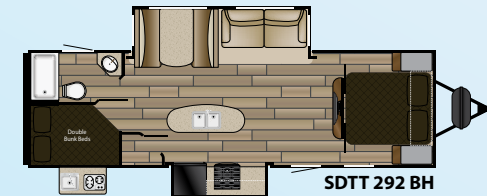

SDTT 262 RB

SDTT 273 RL

SDTT 278 BH

SDTT 283 RB

SDTT 291 QB

SDTT 292 BH

SDTT 312 BH

MODEL	LENGTH	HEIGHT	DRY	GVWR	HITCH	TANKS
SDTT 189 MB	22' 0"	10' 11"	4,480	6,160	560	44 ^F 30 ^C 30 ^B
SDTT 191 WB	22' 0"	10' 11"	4,340	6,160	560	44 ^F 30 ^C 30 ^B
SDTT 201 RD	24' 3"	11' 2"	4,800	7,480	480	44 ^F 30 ^C 30 ^B
SDTT 221 RB	25' 10"	10' 10"	4,390	7,365	365	44 ^F 38 ^C 38 ^B
SDTT 241 BH	27' 7"	10' 11"	5,280	7,560	560	44 ^F 38 ^C 38 ^B
SDTT 261 RK	28' 6"	10' 11"	5,420	7,420	380	44 ^F 76 ^C 38 ^B
SDTT 262 RB	30' 10"	10' 11"	5,920	7,780	780	44 ^F 60 ^C 30 ^B
SDTT 273 RL	31' 6"	10' 11"	5,920	7,660	660	44 ^F 30 ^C 30 ^B
SDTT 278 BH	32' 10"	10' 11"	6,640	9,460	660	44 ^F 30 & 57 ^C 30 ^B
SDTT 283 RB	34' 9"	11' 2"	6,920	9,620	820	44 ^F 30 & 57 ^C 30 ^B
SDTT 291 QB	31' 11"	10' 11"	5,930	7,710	710	44 ^F 30 ^C 30 ^B
SDTT 292 BH	31' 11"	10' 11"	6,245	7,675	675	44 ^F 30 ^C 30 ^B
SDTT 312 BH	35' 5"	11' 2"	6,844	8,590	790	44 ^F 30 ^C 30 ^B