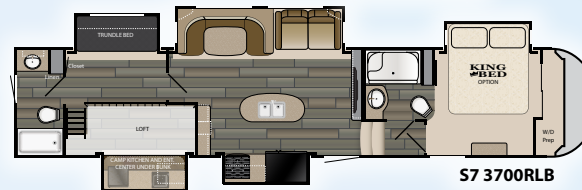

NEW

NEW

NEW

NEW

NEW

LENGTH	HEIGHT	DRY	GVWR	HITCH	TANKS
30' 2"	11' 10"	8,307	9,900	1,655	47 ^F 40 ^G 40 ^B
31' 2"	11' 10"	8,510	9,900	1,560	47 ^F 80 ^G 40 ^B
31' 4"	11' 10"	8,386	9,900	1,685	47 ^F 40 ^G 40 ^B
34' 2"	11' 10"	8,931	9,900	1,840	47 ^F 80 ^G 40 ^B
34' 7"	11' 10"	9,240	10,500	1,940	47 ^F 80 ^G 40 ^B
34' 11"	11' 10"	9,310	11,500	2,040	47 ^F 80 ^G 40 ^B