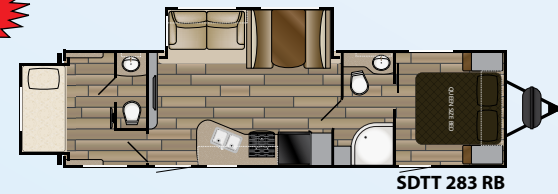

Model 262 RB

TRAVEL TRAILERS

SDTT 189 MB

SDTT 191 WB

SDTT 201 RD

SDTT 221 RB

SDTT 241 BH

SDTT 261 RK

SDTT 262 RB

SDTT 273 RL

SDTT 278 BH

SDTT 283 RB

SDTT 291 QB

SDTT 292 BH

SDTT 312 BH

MODEL	LENGTH	HEIGHT	DRY	GVWR	HITCH	TANKS
SDTT 189 MB	22' 0"	10' 11"	4,480	6,160	560	44 ^F 30 ^C 30 ^B
SDTT 191 WB	22' 0"	10' 11"	4,340	6,160	560	44 ^F 30 ^C 30 ^B
SDTT 201 RD	24' 3"	11' 2"	4,800	7,480	480	44 ^F 30 ^C 30 ^B
SDTT 221 RB	25' 10"	10' 10"	4,390	7,365	365	44 ^F 38 ^C 38 ^B
SDTT 241 BH	27' 7"	10' 11"	5,280	7,560	560	44 ^F 38 ^C 38 ^B
SDTT 261 RK	28' 6"	10' 11"	5,420	7,420	380	44 ^F 76 ^C 38 ^B
SDTT 262 RB	30' 10"	10' 11"	5,920	7,780	780	44 ^F 60 ^C 30 ^B
SDTT 273 RL	31' 6"	10' 11"	5,920	7,660	660	44 ^F 30 ^C 30 ^B
SDTT 278 BH	32' 10"	10' 11"	6,640	9,460	660	44 ^F 30 & 57 ^C 30 ^B
SDTT 283 RB	34' 9"	11' 2"	6,920	9,620	820	44 ^F 30 & 57 ^C 30 ^B
SDTT 291 QB	31' 11"	10' 11"	5,930	7,710	710	44 ^F 30 ^C 30 ^B
SDTT 292 BH	31' 11"	10' 11"	6,245	7,675	675	44 ^F 30 ^C 30 ^B
SDTT 312 BH	35' 5"	11' 2"	6,844	8,590	790	44 ^F 30 ^C 30 ^B