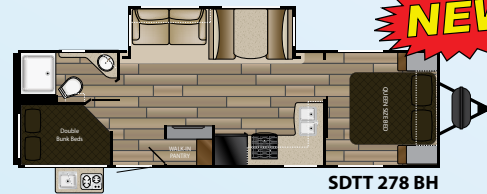

Model 262 RB

TRAVEL TRAILERS

SDTT 189 MB

SDTT 191 WB

SDTT 201 RD

SDTT 221 RB

SDTT 241 BH

SDTT 261 RK

SDTT 262 RB

SDTT 273 RL

SDTT 278 BH

SDTT 283 RB

SDTT 291 QB

SDTT 292 BH

SDTT 312 BH

MODEL	LENGTH	HEIGHT	DRY	GVWR	HITCH	TANKS
SDTT 189 MB	22' 0"	10' 11"	4,480	6,160	560	44 ^F 30 ^C 30 ^B
SDTT 191 WB	22' 0"	10' 11"	4,340	6,160	560	44 ^F 30 ^C 30 ^B
SDTT 201 RD	24' 3"	11' 2"	4,800	7,480	480	44 ^F 30 ^C 30 ^B
SDTT 221 RB	25' 10"	10' 10"	4,390	7,365	365	44 ^F 38 ^C 38 ^B
SDTT 241 BH	27' 7"	10' 11"	5,280	7,560	560	44 ^F 38 ^C 38 ^B
SDTT 261 RK	28' 6"	10' 11"	5,420	7,420	380	44 ^F 76 ^C 38 ^B
SDTT 262 RB	30' 10"	10' 11"	5,920	7,780	780	44 ^F 60 ^C 30 ^B
SDTT 273 RL	31' 6"	10' 11"	5,920	7,660	660	44 ^F 30 ^C 30 ^B
SDTT 278 BH	32' 10"	10' 11"	6,640	9,460	660	44 ^F 30 & 57 ^C 30 ^B
SDTT 283 RB	34' 9"	11' 2"	6,920	9,620	820	44 ^F 30 & 57 ^C 30 ^B
SDTT 291 QB	31' 11"	10' 11"	5,930	7,710	710	44 ^F 30 ^C 30 ^B
SDTT 292 BH	31' 11"	10' 11"	6,245	7,675	675	44 ^F 30 ^C 30 ^B
SDTT 312 BH	35' 5"	11' 2"	6,844	8,590	790	44 ^F 30 ^C 30 ^B