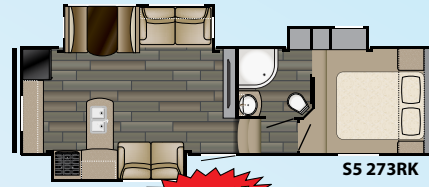

NEW

NEW

NEW

NEW

NEW

LENGTH	HEIGHT	DRY	GVWR	HITCH	TANKS
30' 2"	11' 10"	8,307	9,900	1,655	47 ^F 40 ^G 40 ^B
31' 2"	11' 10"	8,510	9,900	1,560	47 ^F 80 ^G 40 ^B
31' 4"	11' 10"	8,386	9,900	1,685	47 ^F 40 ^G 40 ^B
34' 2"	11' 10"	8,931	9,900	1,840	47 ^F 80 ^G 40 ^B
34' 7"	11' 10"	9,240	10,500	1,940	47 ^F 80 ^G 40 ^B
34' 11"	11' 10"	9,310	11,500	2,040	47 ^F 80 ^G 40 ^B