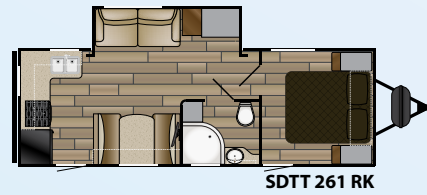

Model 262 RB

TRAVEL TRAILERS

SDTT 189 MB

SDTT 191 WB

SDTT 201 RD

SDTT 221 RB

SDTT 241 BH

SDTT 261 RK

SDTT 262 RB

SDTT 273 RL

SDTT 278 BH

SDTT 283 RB

SDTT 291 QB

SDTT 292 BH

SDTT 312 BH

MODEL	LENGTH	HEIGHT	DRY	GVWR	HITCH	TANKS
SDTT 189 MB	22' 0"	10' 11"	4,480	6,160	560	44 ^F 30 ^C 30 ^B
SDTT 191 WB	22' 0"	10' 11"	4,340	6,160	560	44 ^F 30 ^C 30 ^B
SDTT 201 RD	24' 3"	11' 2"	4,800	7,480	480	44 ^F 30 ^C 30 ^B
SDTT 221 RB	25' 10"	10' 10"	4,390	7,365	365	44 ^F 38 ^C 38 ^B
SDTT 241 BH	27' 7"	10' 11"	5,280	7,560	560	44 ^F 38 ^C 38 ^B
SDTT 261 RK	28' 6"	10' 11"	5,420	7,420	380	44 ^F 76 ^C 38 ^B
SDTT 262 RB	30' 10"	10' 11"	5,920	7,780	780	44 ^F 60 ^C 30 ^B
SDTT 273 RL	31' 6"	10' 11"	5,920	7,660	660	44 ^F 30 ^C 30 ^B
SDTT 278 BH	32' 10"	10' 11"	6,640	9,460	660	44 ^F 30 & 57 ^C 30 ^B
SDTT 283 RB	34' 9"	11' 2"	6,920	9,620	820	44 ^F 30 & 57 ^C 30 ^B
SDTT 291 QB	31' 11"	10' 11"	5,930	7,710	710	44 ^F 30 ^C 30 ^B
SDTT 292 BH	31' 11"	10' 11"	6,245	7,675	675	44 ^F 30 ^C 30 ^B
SDTT 312 BH	35' 5"	11' 2"	6,844	8,590	790	44 ^F 30 ^C 30 ^B