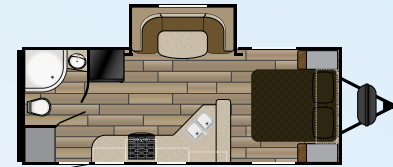

Model 262 RB

TRAVEL TRAILERS

SDTT 189 MB

SDTT 191 WB

SDTT 201 RD

SDTT 221 RB

SDTT 241 BH

SDTT 261 RK

SDTT 262 RB

SDTT 273 RL

SDTT 278 BH

SDTT 283 RB

SDTT 291 QB

SDTT 292 BH

SDTT 312 BH

MODEL	LENGTH	HEIGHT	DRY	GVWR	HITCH	TANKS
SDTT 189 MB	22' 0"	10' 11"	4,480	6,160	560	44 ^F 30 ^C 30 ^B
SDTT 191 WB	22' 0"	10' 11"	4,340	6,160	560	44 ^F 30 ^C 30 ^B
SDTT 201 RD	24' 3"	11' 2"	4,800	7,480	480	44 ^F 30 ^C 30 ^B
SDTT 221 RB	25' 10"	10' 10"	4,390	7,365	365	44 ^F 38 ^C 38 ^B
SDTT 241 BH	27' 7"	10' 11"	5,280	7,560	560	44 ^F 38 ^C 38 ^B
SDTT 261 RK	28' 6"	10' 11"	5,420	7,420	380	44 ^F 76 ^C 38 ^B
SDTT 262 RB	30' 10"	10' 11"	5,920	7,780	780	44 ^F 60 ^C 30 ^B
SDTT 273 RL	31' 6"	10' 11"	5,920	7,660	660	44 ^F 30 ^C 30 ^B
SDTT 278 BH	32' 10"	10' 11"	6,640	9,460	660	44 ^F 30 & 57 ^C 30 ^B
SDTT 283 RB	34' 9"	11' 2"	6,920	9,620	820	44 ^F 30 & 57 ^C 30 ^B
SDTT 291 QB	31' 11"	10' 11"	5,930	7,710	710	44 ^F 30 ^C 30 ^B
SDTT 292 BH	31' 11"	10' 11"	6,245	7,675	675	44 ^F 30 ^C 30 ^B
SDTT 312 BH	35' 5"	11' 2"	6,844	8,590	790	44 ^F 30 ^C 30 ^B