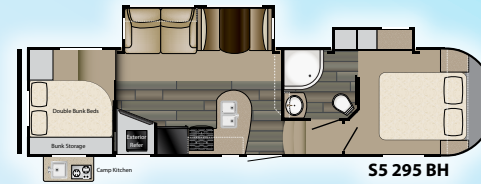

NEW

NEW

NEW

NEW

NEW

LENGTH	HEIGHT	DRY	GVWR	HITCH	TANKS
30' 2"	11' 10"	8,307	9,900	1,655	47 ^F 40 ^G 40 ^B
31' 2"	11' 10"	8,510	9,900	1,560	47 ^F 80 ^G 40 ^B
31' 4"	11' 10"	8,386	9,900	1,685	47 ^F 40 ^G 40 ^B
34' 2"	11' 10"	8,931	9,900	1,840	47 ^F 80 ^G 40 ^B
34' 7"	11' 10"	9,240	10,500	1,940	47 ^F 80 ^G 40 ^B
34' 11"	11' 10"	9,310	11,500	2,040	47 ^F 80 ^G 40 ^B