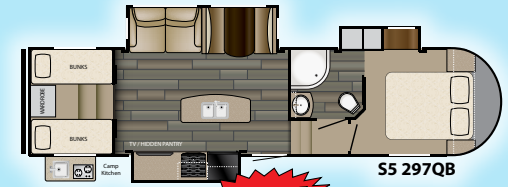

& Options

	S7	S5	TT
Center	✓	✓	✓
	✓	✓	✓
	✓	✓	✓
	✓	N/A	N/A
	✓	✓	✓
Ant Cap	✓	✓	✓
Floors	✓	✓	✓
W/Friction Hinge	✓	✓	✓
	Alum.	Alum.	Alum.
Handle	✓	✓	✓
	✓	✓	✓
	✓	✓	✓
	Opt.	Opt.	Opt.
	✓	✓	Opt.
Trator	8 cu ft	8 cu ft	6 cu ft
ances	✓	✓	✓
or	Opt.	N/A	N/A
et	✓	✓	✓
	✓	N/A	N/A
	✓	✓	✓
Glass Top	✓	✓	✓
	✓	✓	N/A
	✓	✓	✓
Hinge Cabinets	✓	✓	✓
on (Most Models)	✓	✓	N/A
	✓	✓	✓
	✓	✓	✓

NEW