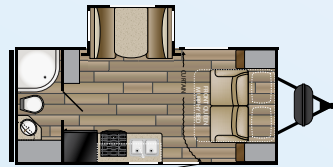

TRAVEL TRAILERS

SDTT 189 MB