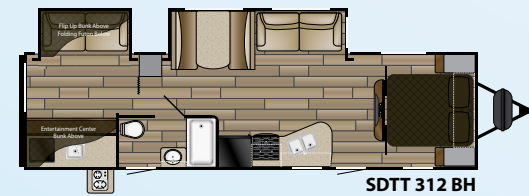

SDTT 262 RB

SDTT 273 RL

SDTT 278 BH

SDTT 283 RB

SDTT 291 QB

SDTT 292 BH

SDTT 312 BH

MODEL	LENGTH	HEIGHT	DRY	GVWR	HITCH	TANKS
SDTT 189 MB	22' 0"	10' 11"	4,480	6,160	560	44 ^F 30 ^C 30 ^B
SDTT 191 WB	22' 0"	10' 11"	4,340	6,160	560	44 ^F 30 ^C 30 ^B
SDTT 201 RD	24' 3"	11' 2"	4,800	7,480	480	44 ^F 30 ^C 30 ^B
SDTT 221 RB	25' 10"	10' 10"	4,390	7,365	365	44 ^F 38 ^C 38 ^B
SDTT 241 BH	27' 7"	10' 11"	5,280	7,560	560	44 ^F 38 ^C 38 ^B
SDTT 261 RK	28' 6"	10' 11"	5,420	7,420	380	44 ^F 76 ^C 38 ^B
SDTT 262 RB	30' 10"	10' 11"	5,920	7,780	780	44 ^F 60 ^C 30 ^B
SDTT 273 RL	31' 6"	10' 11"	5,920	7,660	660	44 ^F 30 ^C 30 ^B
SDTT 278 BH	32' 10"	10' 11"	6,640	9,460	660	44 ^F 30 & 57 ^C 30 ^B
SDTT 283 RB	34' 9"	11' 2"	6,920	9,620	820	44 ^F 30 & 57 ^C 30 ^B
SDTT 291 QB	31' 11"	10' 11"	5,930	7,710	710	44 ^F 30 ^C 30 ^B
SDTT 292 BH	31' 11"	10' 11"	6,245	7,675	675	44 ^F 30 ^C 30 ^B
SDTT 312 BH	35' 5"	11' 2"	6,844	8,590	790	44 ^F 30 ^C 30 ^B