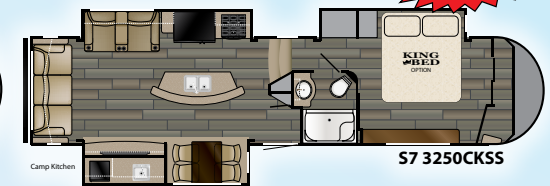

NEW

NEW

NEW

NEW

NEW

LENGTH	HEIGHT	DRY	GVWR	HITCH	TANKS
30' 2"	11' 10"	8,307	9,900	1,655	47 ^F 40 ^G 40 ^B
31' 2"	11' 10"	8,510	9,900	1,560	47 ^F 80 ^G 40 ^B
31' 4"	11' 10"	8,386	9,900	1,685	47 ^F 40 ^G 40 ^B
34' 2"	11' 10"	8,931	9,900	1,840	47 ^F 80 ^G 40 ^B
34' 7"	11' 10"	9,240	10,500	1,940	47 ^F 80 ^G 40 ^B
34' 11"	11' 10"	9,310	11,500	2,040	47 ^F 80 ^G 40 ^B