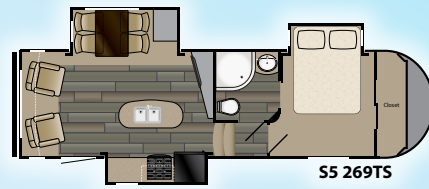

& Options

	S7	S5	TT
Center	✓	✓	✓
	✓	✓	✓
	✓	✓	✓
	✓	N/A	N/A
	✓	✓	✓
Ant Cap	✓	✓	✓
Floors	✓	✓	✓
W/Friction Hinge	✓	✓	✓
	Alum.	Alum.	Alum.
Handle	✓	✓	✓
	✓	✓	✓
	✓	✓	✓
	Opt.	Opt.	Opt.
	✓	✓	Opt.
Trator	8 cu ft	8 cu ft	6 cu ft
ances	✓	✓	✓
or	Opt.	N/A	N/A
et	✓	✓	✓
	✓	N/A	N/A
	✓	✓	✓
Glass Top	✓	✓	✓
	✓	✓	N/A
	✓	✓	✓
Hinge Cabinets	✓	✓	✓
on (Most Models)	✓	✓	N/A
	✓	✓	✓
	✓	✓	✓

NEW